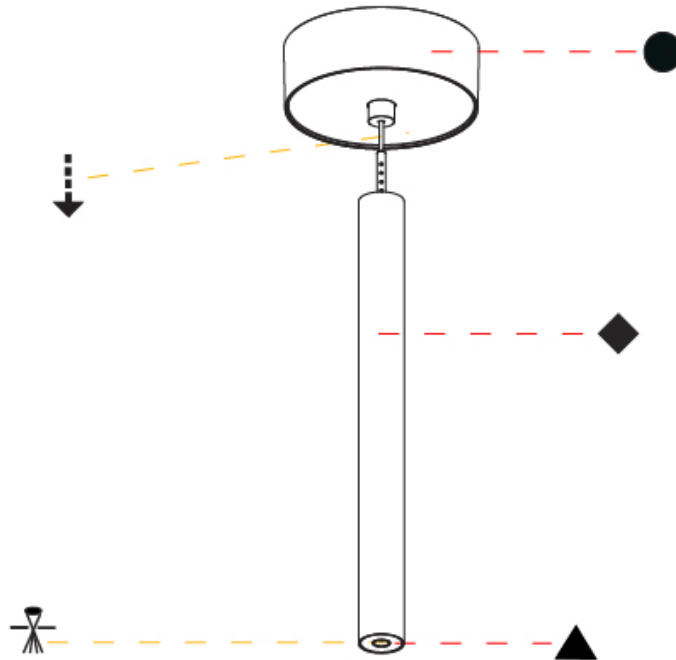

## HANGOVER PLUG MONOPOINT SURFACE CANOPY SUSPENSION

A30845-

PROJECT \_\_\_\_\_

TYPE \_\_\_\_\_

SPECIFIER \_\_\_\_\_

QUANTITY \_\_\_\_\_

DATE \_\_\_\_\_

A