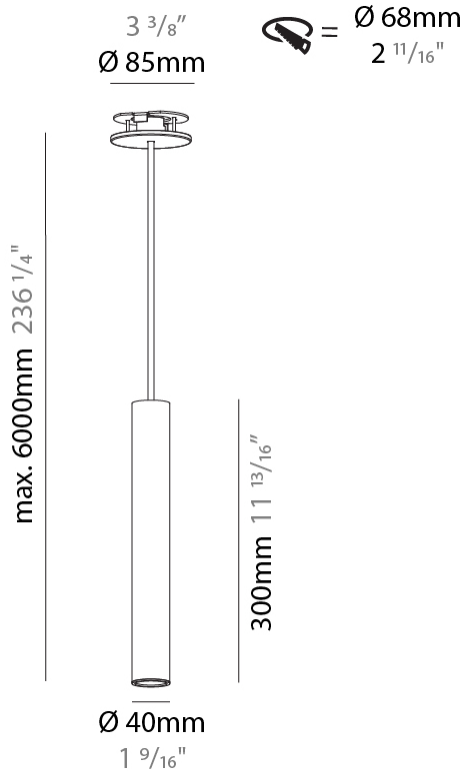

GENERAL

Series: Hangover
Subseries: Hangover Monopoint Recessed Canopy
Brand: Prolicht
Division: Architectural
Mounting Type: Suspension
Mounting Location: Ceiling
Subcategory: Pendant

PHYSICAL

Shape: Cylinder
Diameter (mm): 40
Diameter (in): 1 9/16
Height (mm): 300
Height (in): 11 13/16
Max. Overall Height (mm): 2300
Max. Overall Height (in): 90 9/16
Light Distribution: Downlight
Diffuser: Shine Ring 0-6
Fixture Finish: SSR / BKV / CWI / CRY / HAB / LAG / UFT / ITA / RUA / RUR / MIC / FTG / MYG / TWT / LOD / PUS / FRO / FUP / KIA / POP / BLS / SPG / MEY / GOH / GUM / CHC / COM / ABZ / JAG / OBR / MOS / ROR
Fixture Material: Aluminum
Cable Details: 2000mm / 6000mm Cable in White / Black / Orange / Red
Cut-out Measurements: 68mm / 2 11/16"

ELECTRICAL

Lamp Type: LED (Zhaga Standard)
Input Wattage (W): 10.9
Total Output Wattage (W): 9
Dimming: Non-Dimmable
Driver Included: Yes
Driver Location: External
Driver Type: Constant Current
Driver Class: Class 2
Input Voltage (V): 120
Constant Current (mA): 500
Upon Request: Remote: 0-10Vdc dimming / Phase dimming 120Vac

LED

Number of LEDs: 1
Color Temperature (°K): 2700 / 3000 / 4000
Max. Delivered Lumen (lm): 842
CRI: >90 CRI
Lamp Life (hrs): 50000
Upon Request: ***3500K available in minimum quantities (larger quantities upon request)

OPTICAL

Reflector°: 40 / 50

RATINGS AND CERTIFICATIONS

Certified By: Certified for North American Standards
IP rating: IP20