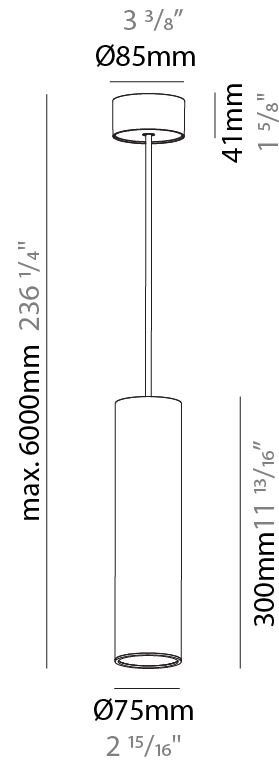

GENERAL

Series: Hangover
Subseries: Hangover Monopoint Surface Canopy
Brand: Prolicht
Division: Architectural
Mounting Type: Suspension
Mounting Location: Ceiling
Subcategory: Pendant

PHYSICAL

Shape: Cylinder
Diameter (mm): 75
Diameter (in): 2 15/16
Height (mm): 300
Height (in): 11 13/16
Max. Overall Height (mm): 2300
Max. Overall Height (in): 90 9/16
Light Distribution: Downlight
Diffuser: Shine Ring 0-6
Fixture Finish: SSR / BKV / CWI / CRY / HAB / LAG / UFT / ITA / RUA / RUR / MIC / FTG / MYG / TWT / LOD / PUS / FRO / FUP / KIA / POP / BLS / SPG / MEY / GOH / GUM / CHC / COM / ABZ / JAG / OBR / MOS / ROR
Fixture Material: Aluminum
Cable Details: 2000mm / 6000mm Cable in White / Black / Orange / Red

ELECTRICAL

Lamp Type: LED (Zhaga Standard)
Input Wattage (W): 10.9
Total Output Wattage (W): 9
Dimming: Non-Dimmable
Driver Included: Yes
Driver Location: Integrated
Driver Type: Constant Current
Driver Class: Class 2
Housing: ENCP3
Input Voltage (V): 120
Constant Current (mA): 500
Upon Request: Remote: 0-10Vdc dimming / Phase dimming 120Vac

LED

Number of LEDs: 1
Color Temperature (°K): 2700 / 3000 / 4000
Max. Delivered Lumen (lm): 923
CRI: >90 CRI
Efficiency (%): 86
Lamp Life (hrs): 50000

OPTICAL

Reflector: 18 / 36 / 52

RATINGS AND CERTIFICATIONS

Certified By: Certified for North American Standards
IP rating: IP20