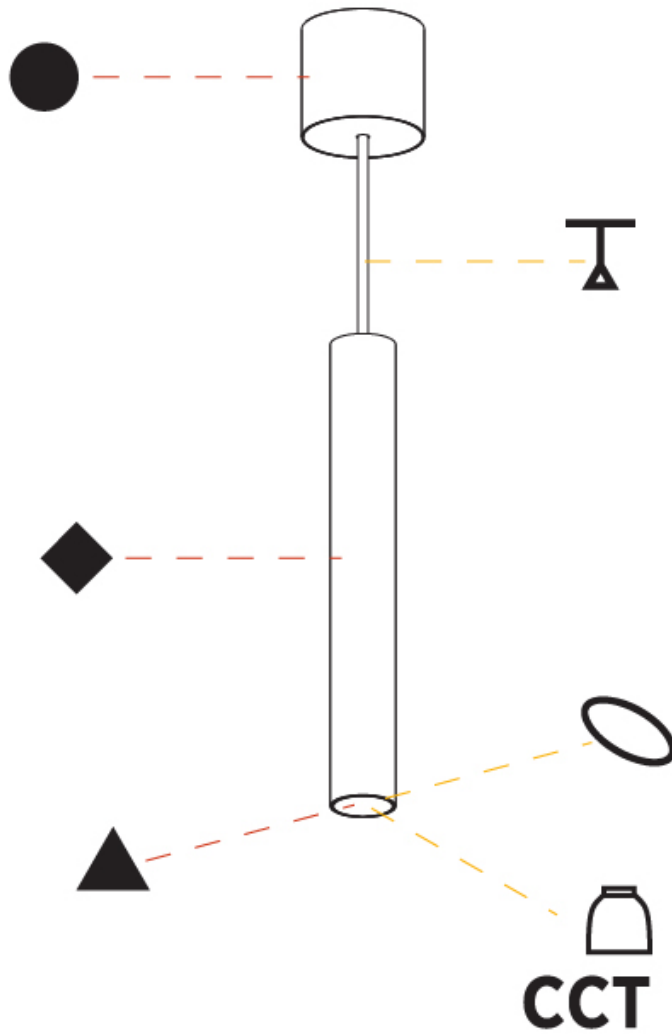

HANGOVER MONOPOINT SURFACE CANOPY SUSPENSION

A300154-

PROJECT	_____
TYPE	_____
SPECIFIER	_____
QUANTITY	_____
DATE	_____