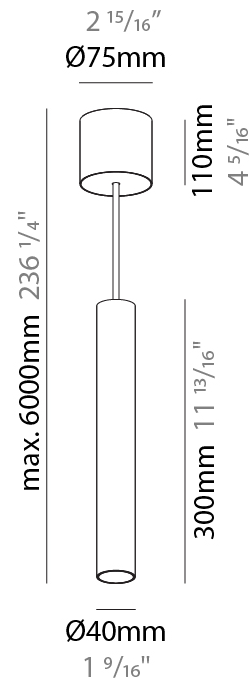

GENERAL

Series: Hangover
Subseries: Hangover Monopoint Surface Canopy
Brand: Prolicht
Division: Architectural
Mounting Type: Suspension
Mounting Location: Ceiling
Subcategory: Pendant

PHYSICAL

Shape: Cylinder
Diameter (mm): 40
Diameter (in): 1 ⁹/₁₆"
Height (mm): 300
Height (in): 11 ¹³/₁₆"
Max. Overall Height (mm): 2300
Max. Overall Height (in): 90 ⁹/₁₆"
Light Distribution: Downlight
Diffuser: Shine Ring 0-6
Fixture Finish: SSR / BKV / CWI / CRY / HAB / LAG / UFT / ITA / RUA / RUR / MIC / FTG / MYG / TWT / LOD / PUS / FRO / FUP / KIA / POP / BLS / SPG / MEY / GOH / GUM / CHC / COM / ABZ / JAG / OBR / MOS / ROR
Fixture Material: Aluminum
Cable Details: 2000mm / 6000mmm Cable in White / Black / Orange / Red

ELECTRICAL

Lamp Type: LED (Zhaga Standard)
Input Wattage (W): 10.9
Total Output Wattage (W): 9
Dimming: Non-Dimmable
Driver Included: Yes
Driver Location: Integrated
Driver Type: Constant Current
Driver Class: Class 2
Input Voltage (V): 120
Constant Current (MA): 500
Upon Request: Remote: 0-10Vdc dimming / Phase dimming 120Vac

LED

Number of LEDs: 1
Color Temperature (°K): 2700 / 3000 / 4000
Max. Delivered Lumen (lm): 842
CRI: >90 CRI
Efficiency (%): 86
Lamp Life (hrs): 50000
Upon Request: ***3500K available in minimum quantities (larger quantities upon request)

OPTICAL

Reflector°: 40 / 50

RATINGS AND CERTIFICATIONS

Certified By: Certified for North American Standards
IP rating: IP20